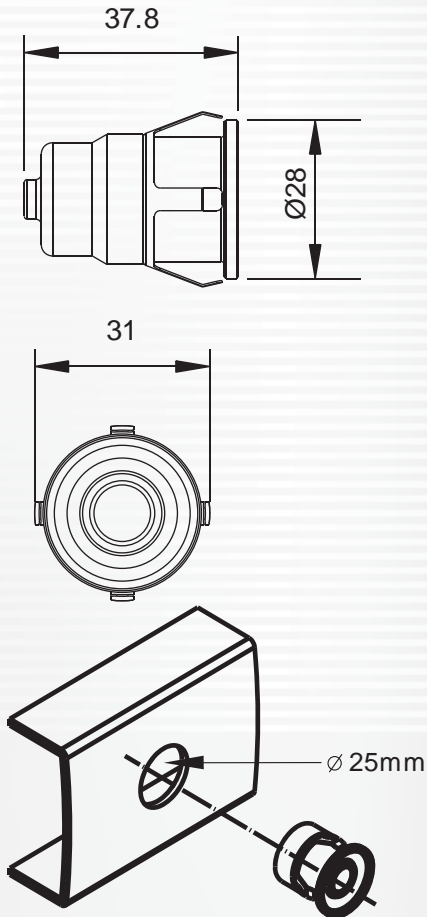

## Back View

## Mobile Surveillance **AVM-730BV**

- 1/4" CCD.
- Horizontal Resolution Max. 420 TV Lines,
- Lens 1.92mm
- Sensitivity 0.12Lux
- View Angle: H:110° V:80° D:136°
- For Back-draft • Mirroring.

# AVM-730BV

Back View Vehicle Camera

DIMENSION UNT:mm

SPECIFICATIONS

Type	NTSC	PAL
Pick Up	1/4 Inch Inter Line Transfer CCD	
Image Signal Process	Digital Signal Processing System	
Number Of Pixel	510(H)×492(V)	512(H)×582(V)
Picture Elements	NTSC:Approximately 250K	
	PAL:Approximately 290K	
Horizontal Resolution	Max 420 TV Lines	
Sync System	Internal	
Scanning System	2 : 1 Interlace	
Sensitivity	0.12 LUX	
S/n Ratio	Max 48 dB	
Auto Gain Control	Yes	
Mirroring	Yes	
White Balance	Auto	
Electronic Shutter	NTSC:AUTO: 1/60 S TO 1/100,000 S	
	PAL:AUTO: 1/50 S TO 1/100,000 S	
Video Output Signal	1 Vp-p Composite Video Output, 75 Ohms	
Power Supply	DC 5.5V~14.5V	
Power Consumption	120mA / 5.5V~50mA / 14.5V	
Lens	1.92mm	
View Angle	H : 110° V : 80° Diagonal :136°	
Operating Temperature	-30° C ~ +75° C	
Dimensions	Diameter : 28mm L : 37.8mm	
Weight	About : 66g	