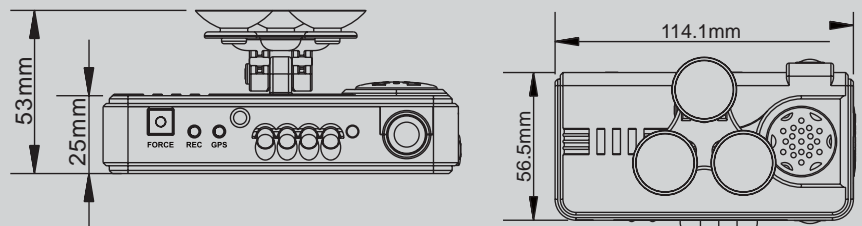

CDR-E07 2CH All in One Vehicle Video Recorder

- Front view angle approx. 120 degrees.
- Back view angle approx. 170 degrees.

- Recording driving condition G-Sensor, GPS data and Google Map when we play the video.

- Event Recording, keep the files without being overwritten.

- G-sensor sensitivity can be adjusted according to road situations.

- DISTRIBUTED BY

SPECIFICATIONS

Chipset	H.264 image compression chip	
Sensor Device	Forward facing lens: 720p CMOS Sensor Backward facing lens: VGA CMOS Sensor.	
View Angle	Outside vehicle approx : 120 degree Inside vehicle approx : 170 degree	
Voltage	Please use 5V±5%, 1A Cigarette lighter adapter. The machine needs 4.7v to start.	
Operating Temp	-15°C~+55°C (Inside Vehicle).	
Storage Device	Micro SD Card (4G/8G/16G/32G) . 4GB/Class 10 or above specification is available.	
Recording Frame	Forward facing lens: 1280x720; Highest resolution: 30fps/25fps (NTSC/PAL) Backward facing lens: 640x480; Highest resolution: 15fps/15fps (NTSC/PAL) Auto record when power up system; backward facing lens can be closed by setting of software.	
Recording Content	Date, time, image, sound, G-sensor data, GPS data.	
Recording Format	Specific format for software player.	
Microphone	Build-in high sensitivity of single microphone for automatic voice adjustment.	
Time Setup	Auto-calibrating by GPS signals. If GPS is not available, the built-in clock will be used.	
G-Sensor	Internal 3D G-Sensor.	
Accessories	Standard	(a) 5V cigarette Power adapter (b) USB card reader (c) 4 pings, 3.5 inch headphone jack to RCA output cable. (d) Suction cup bracket (e) Bracket holder (f) Remote control (g) Product CD (h) Quick Guide
	Optional	(a) Micro SD card (4GB/8GB/16GB/32GB) (b) External GPS Mouse (4P Phone Jack Connect)

★Version updating is not going to inform, please check the on-going updating information

Dimension Unit: mm

Viewer Player

Live Viewer