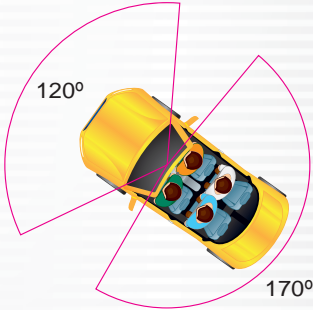

TAIWAN
EXCELLENCE 2011

2 CH All in One

Vehicle Video Recorder

NEW 2012 AUG. V2.0

CDR-E07

- Suitable for all personal vehicle, taxi, bus, truck.....
- Small size, easy installation and dismount, it does not affect the driver's line of sight.
- Insert the card and power on to start recording without additional operating.
- Simultaneously recording interior and exterior condition.
- Having full time, date recording and display on the screen directly.
- Recording driving condition, sound, G-Sensor and GPS data.
- Front view angle approx. 120 degrees. Back view angle approx. 170 degrees.
- Recording track of driving routes which can be shown on Google Map when we play the video.
- Micor SD card Class 10 or above recommend.
- G-sensor sensitivity can be adjusted according to road situations. When detect a strong shock, system will start emergency recording and keep the files without being overwritten.
- Professional file formats, without built-in lithium battery, no needs to afraid of heat and bursting concerns, it is the real black box.

CDR-E07 2CH All in One Vehicle Video Recorder

- Front view angle approx. 120 degrees.
- Back view angle approx. 170 degrees.

- Recording driving condition G-Sensor, GPS data and Google Map when we play the video.