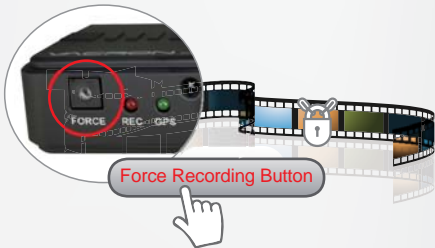

- Event Recording, keep the files without being overwritten.