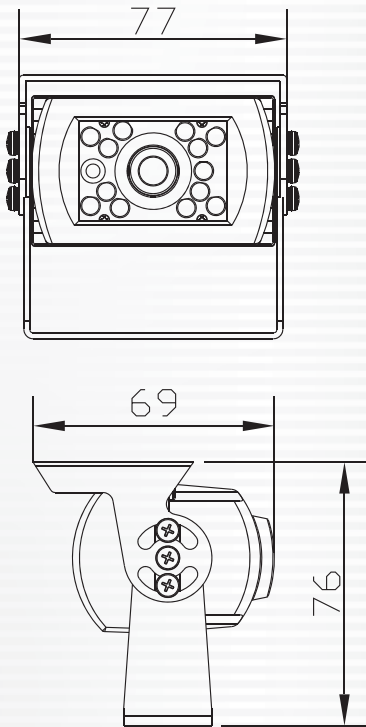

## Mobile Surveillance AVM-930BV

- 1/3" SONY CCD
- Waterproof.
- 13PCS LEDs, Good Night Time Image, IR Distance 10M
- Adjustable Two Axis bracket, Tilt: 100° & Pan: 30°.
- Mirroring, Clear Image for Back-Draft.
- Diagonal: 128° ; Horizontal: 96° ; Vertical: 69°

# AVM-930BV

Back View Vehicle Camera

DIMENSION UNT:mm

## SPECIFICATIONS

VIDEO SYSTEM	NTSC	PAL
PICK UP ELEMENT	1/3 INCH CCD IMAGE SENSOR ( INTER LINE )	
IMAGE SIGNAL PROCESS	DIGITAL SIGNAL PROCESSING SYSTEM	
LENS MOUNT	2.9 mm	
NUMBER OF PIXEL	510 (H) x 492 (V)	500 (H) x 582 (V)
PICTURE ELEMENTS	APPROXIMATELY 250K	APPROXIMATELY 290K
HORIZONTAL RESOLUTION	MAX. 420 TV LINES	
POWER SUPPLY	DC 12 ± 1V (at IR_ON 240 mA)	
SYNCHRONIZATION	INTERNAL	
SCANNING SYSTEM	2 : 1 INTERLACE	
SENSITIVITY	0 LUX -IR ON	
SENSITIVITY	0.01Lux	
S/N RATIO	Max 48 dB	
MIRRORING	YES	
AUTO GAIN CONTROL	YES	
WHITE BALANCE	AUTO	
ELECTRONIC SHUTTER	NTSC: AUTO: 1/60S TO 1/10000S	
	PAL: AUTO: 1/50S TO 1/10000S	
OUTPUT	1 Vp-p COMPOSITE VIDEO OUTPUT, 75 OHMS	
IR RANGE	10 M	
WAVELENGTH	850 nm	
OPERATING TEMPERATURE	-5° C ~ +60° C	
TILT(1)	Max : 100°	
PAN(2)	Max : 30°	
DIMENSIONS (H x W x D )	69 x 77 x 76 mm	
WEIGHT	About 320g	